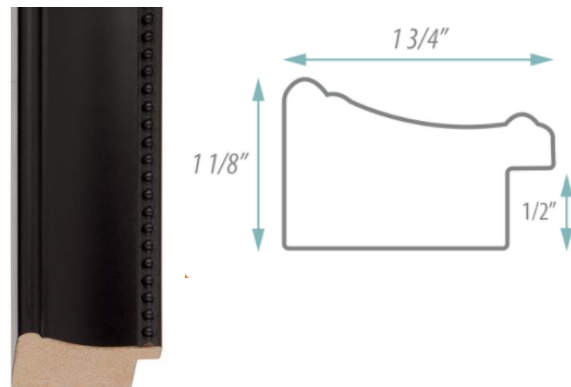

SPECIFICATION SHEET

FRAMED MIRROR

MODEL#: FM 79670-15X30

FRAMED MIRRORS COLLECTION

FEATURES:

- ONE 15X30" HIGH RESOLUTION SILVER PLATE GLASS MIRROR SIZE W/ DECORATIVE FRAME.
- "WALL HUGGER" HANGER FOR MOUNTING INCLUDED.
- STANDARD MOUNTING STYLE IS VERTICAL. FOR HORIZONTAL, PLEASE SPECIFY WHEN ORDERING.
- PACKED IN FOUR WALL (FOLDED DOUBLE WALL) CORRUGATION.
- STYLE: MODERN
- COLOR: BLACK
- FINISH: MATTE

MIRROR FINISHES:

- FLAT POLISHED EDGE
- BEVELED EDGE

OVERALL SIZE DIMENSION: 18 1/2" WIDE X 33 1/2" HIGH X 1 1/8" DEEP